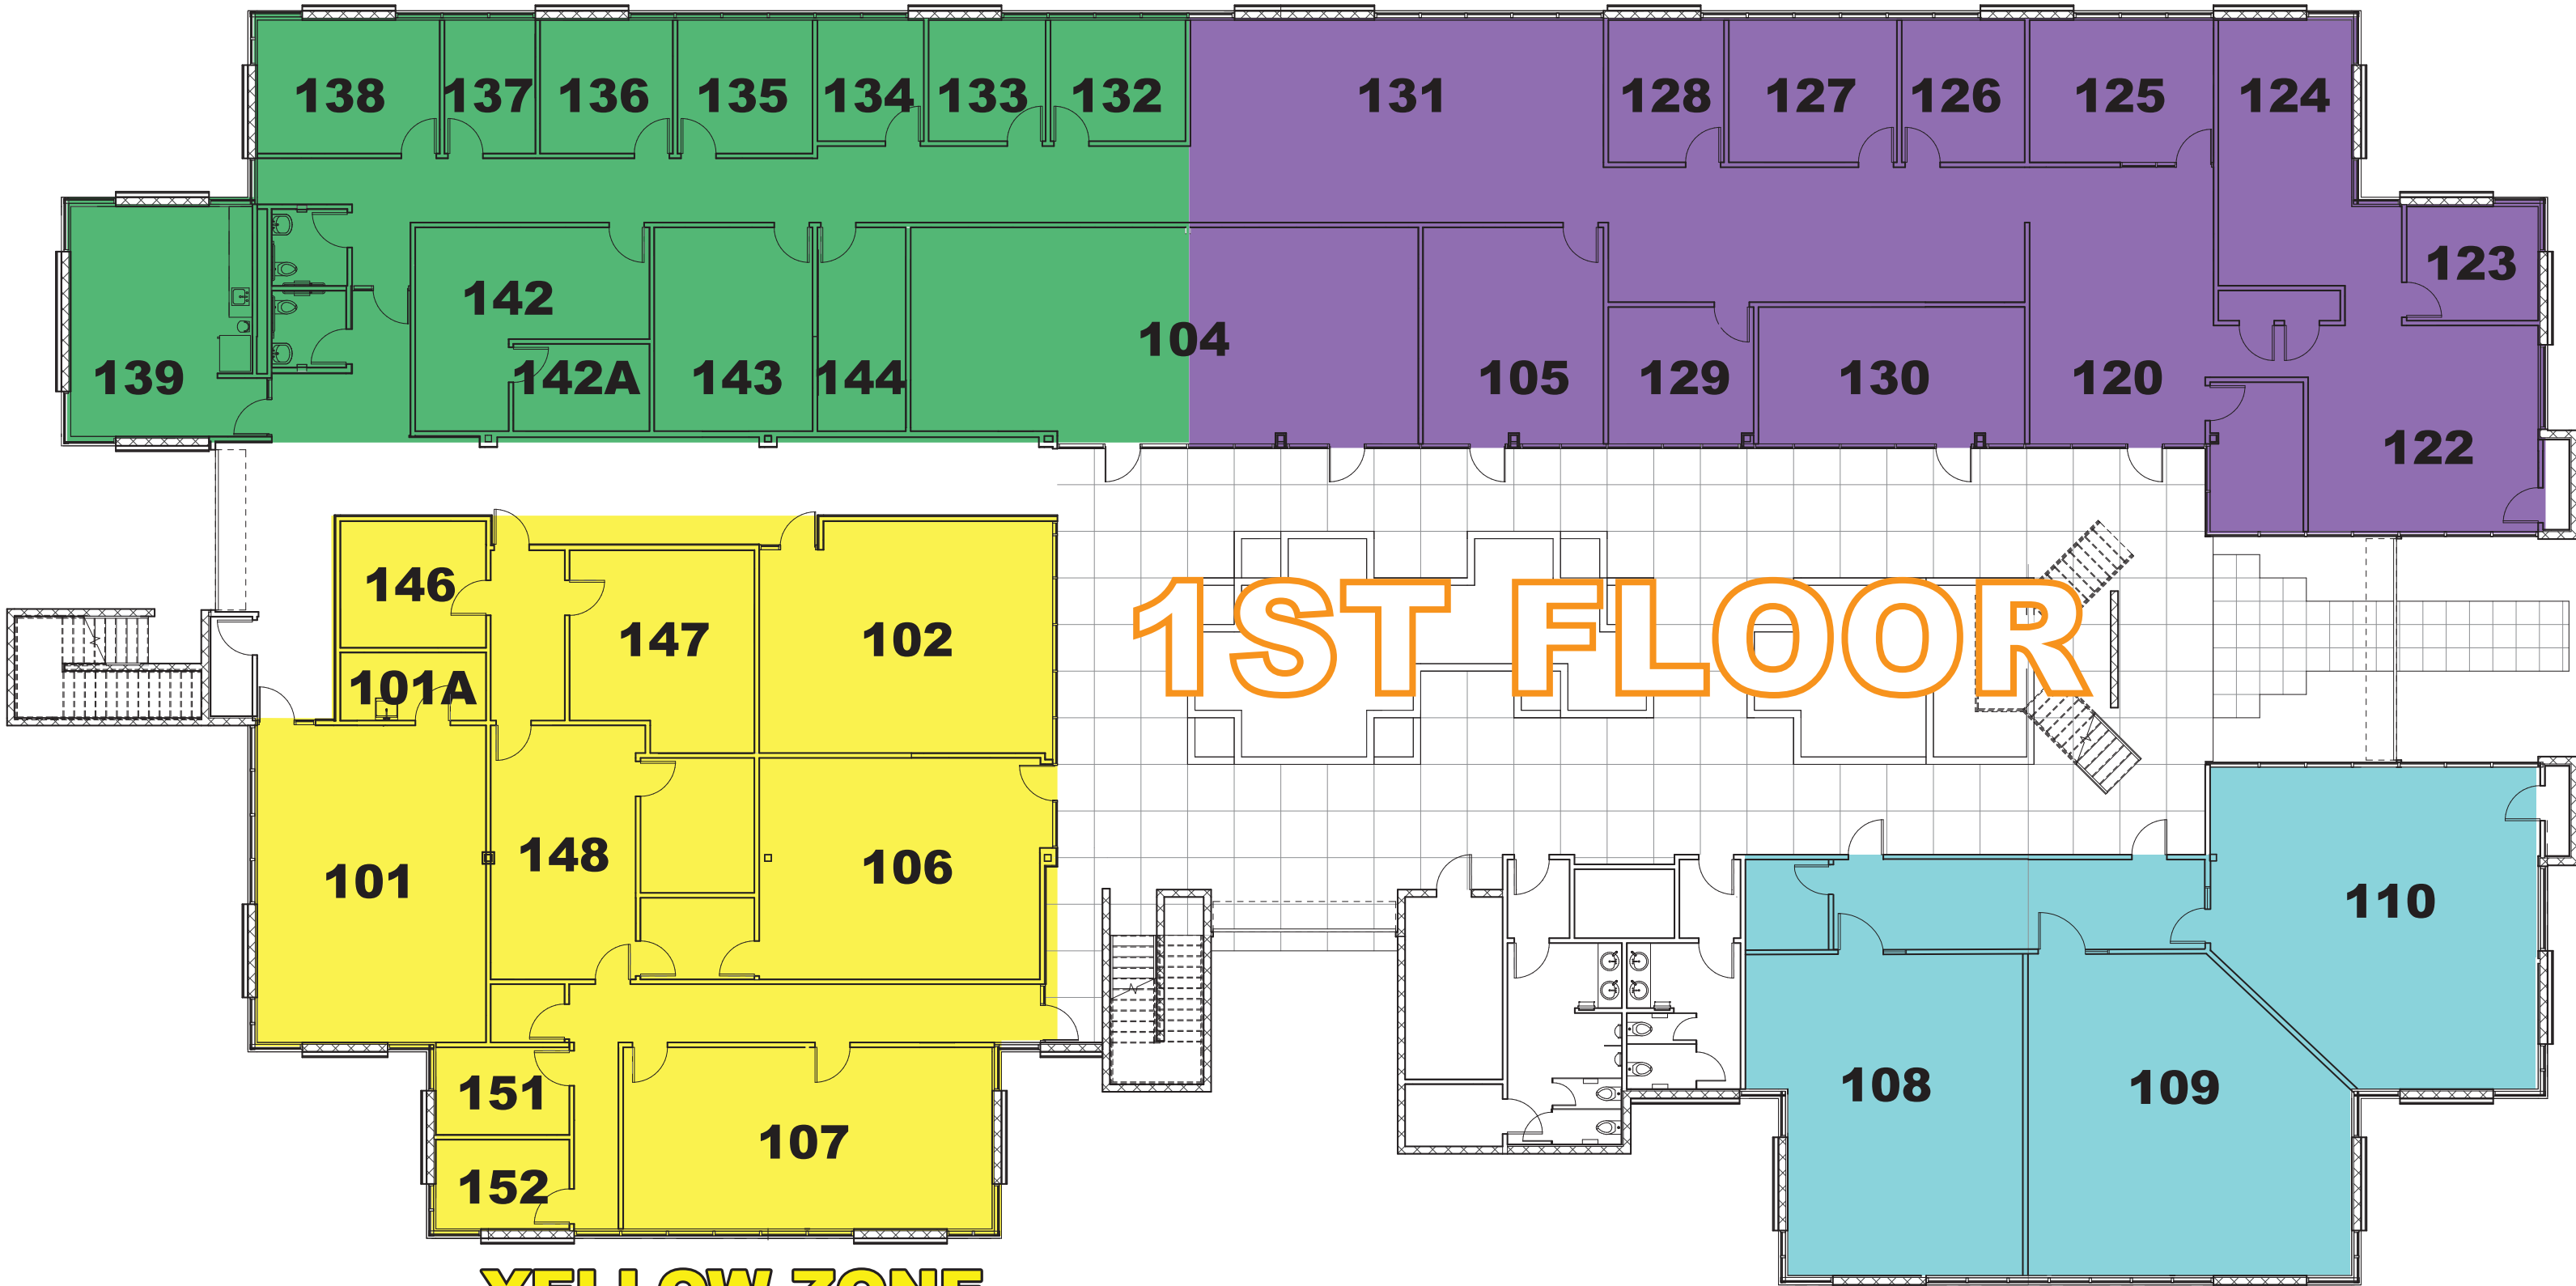

GREEN ZONE

PURPLE ZONE

YELLOW ZONE

BLUE ZONE

**9414 NORTH 25TH AVENUE
PHOENIX, AZ 85021**

RED ZONE

PINK ZONE

BLACK ZONE