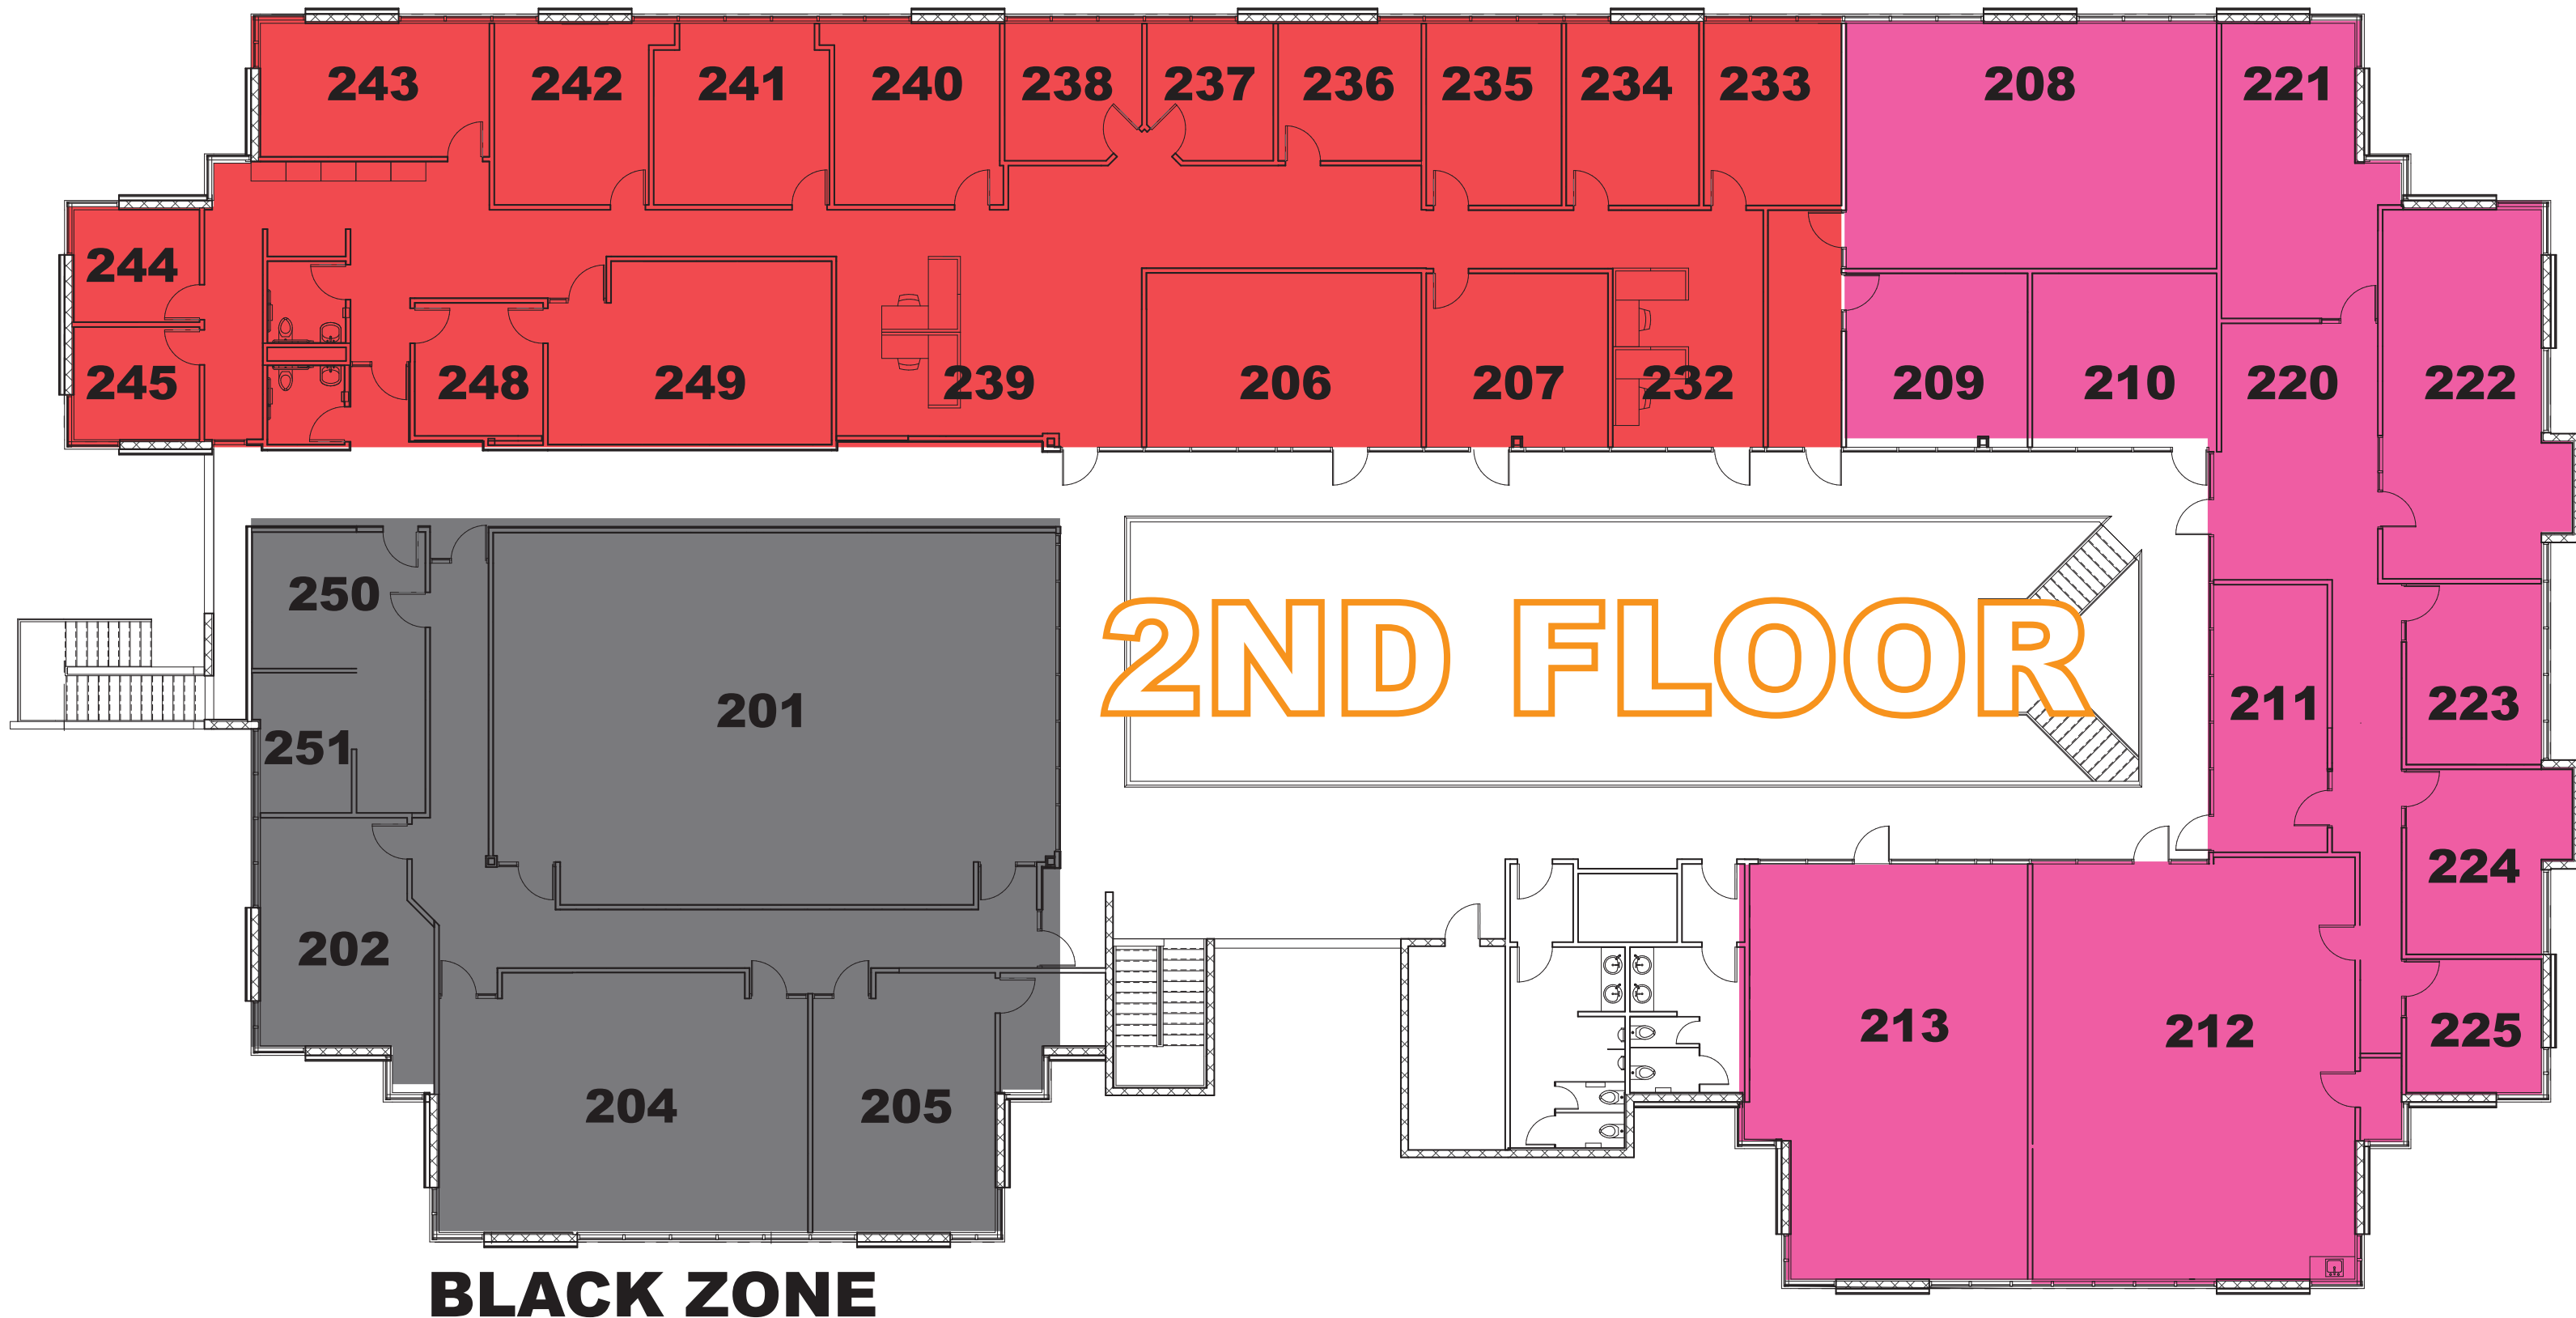

GREEN ZONE

PURPLE ZONE

YELLOW ZONE

BLUE ZONE

**9414 NORTH 25TH AVENUE
PHOENIX, AZ 85021**

RED ZONE

PINK ZONE

BLACK ZONE